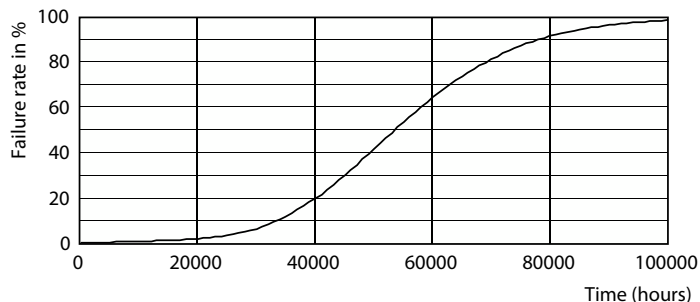

TrueForce LED do oświetlenia przestrzeni publicznych (przestrzeń miejska/drogi – HPL/SON)

Okres eksploatacji

LEDTrueForce Others 360

Lumen Maintenance Diagram - TForce LED HPL ND 30-21W E27 840