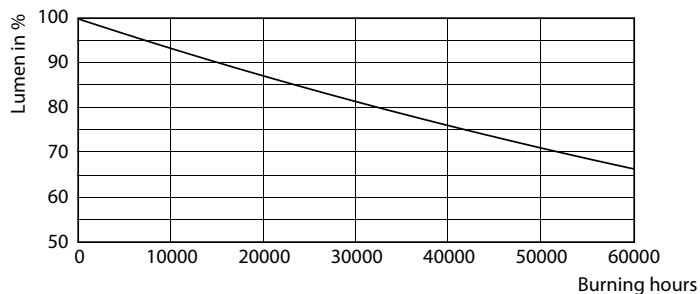

TrueForce LED do oświetlenia przestrzeni publicznych (przestrzeń miejska/drogi – HPL/SON)

Okres eksploatacji

LEDTrueForce Others 360

Lumen Maintenance Diagram - TForce LED HPL ND 30-21W E27 840